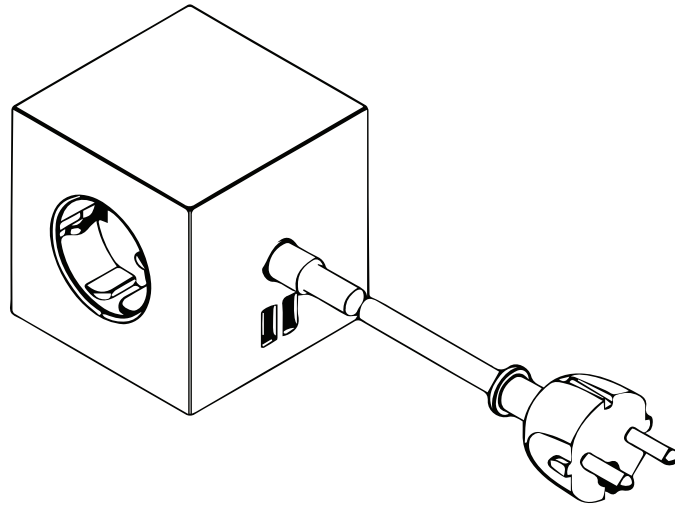

Brushed Aluminium

Brushed Brass

SPECIFICATIONS.

Product Name:	Square 1 USB A Magnet
Materials:	PC- ABS, PVC, Zinc-Aluminium Alloy
Cable Length/Plug:	1.8m (Rubber finish) / F-Type Schuko
Dimensions:	7,6 x 7,6 x 7,6 cm
Socket:	3x Type F - 16A, 100-240VAC - 50/60Hz, Max 3680W
USB:	2x USB Type A, Total shared output - 5VDC, Max 3.1A
Product Weight:	400 grams for Colour version, 770 grams for Metal version
Features:	Magnetic Base, Safety Shutter.
Colour Options:	Stockholm Black, Gotland Gray, Old Pink, Rusty Red, Ocean Blue, Oak Green, Ice Yellow, Aluminium and Brass.
Certifications:	CE, S-Mark, ROHS2, GS.

SPECIFICATIONS.

Product Name:	Square 2 USB C
Materials:	PC- ABS, PVC
Plug:	F-Type Schuko
Dimensions:	7,6 x 7,6 x 11 cm
Socket:	3x Type F - 16A, 100-240VAC - 50/60Hz, Max 3680W
USB:	2x USB Type C, Total shared Power - 30W
Product Weight:	350 grams for Colour version
Features:	-
Colour Options:	Stockholm Black, Gotland Gray, Old Pink, Rusty Red, Ocean Blue, Oak Green, Ice Yellow
Certifications:	CE, ROHS2