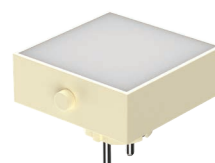

LMP-1 COLLECTION.

Stockholm Black

Gotland Gray

Old Pink

Oak Green

Ocean Blue

Ice Yellow

Rusty Red