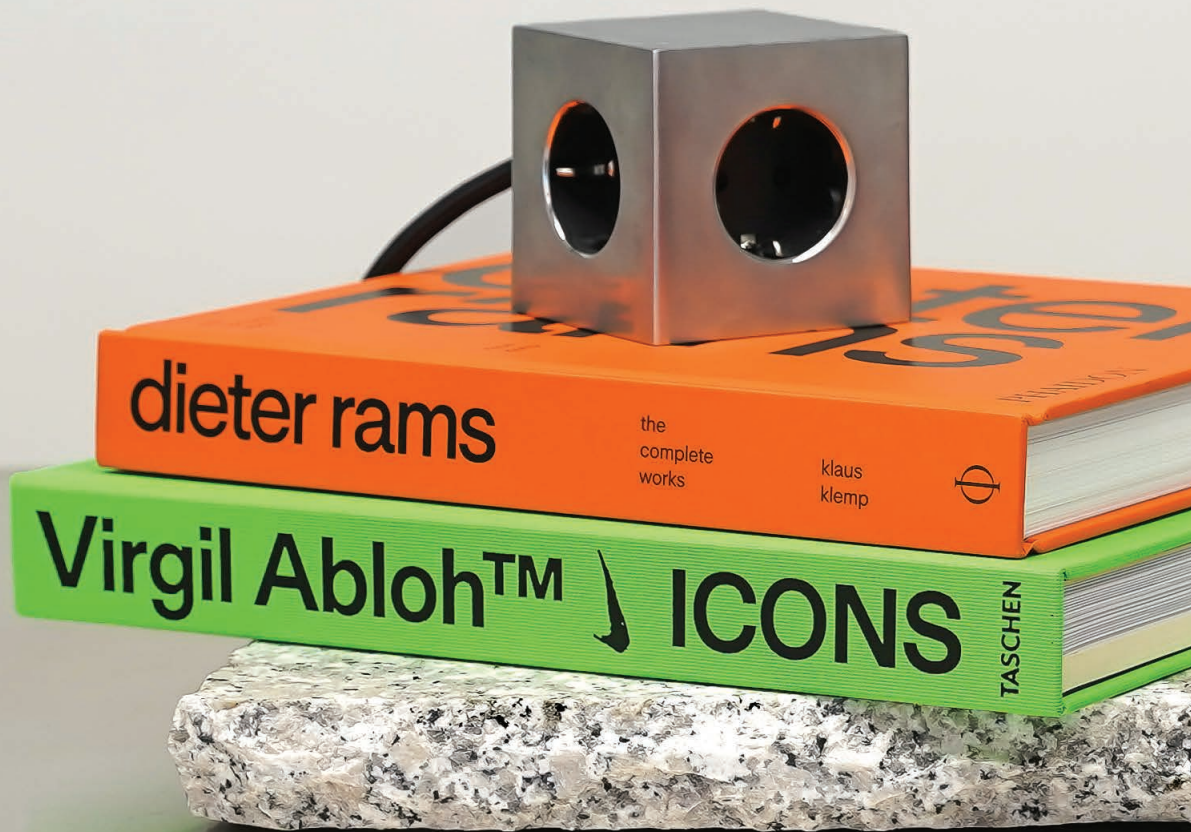

OUR MISSION.

“Impact and empower people’s
timeless and sustainable objects
devices to electricity, without
and interior design”.