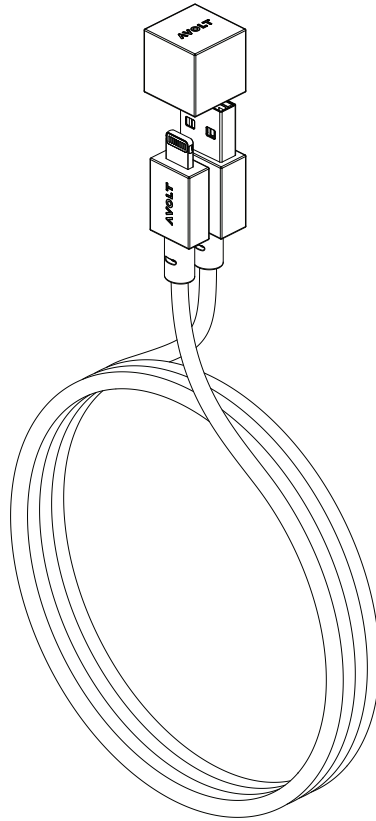

SPECIFICATIONS.

Product Name:	Square 2 USB C
Materials:	PC- ABS, PVC
Plug:	F-Type Schuko
Dimensions:	7,6 x 7,6 x 11 cm
Socket:	3x Type F - 16A, 100-240VAC - 50/60Hz, Max 3680W
USB:	2x USB Type C, Total shared Power - 30W
Product Weight:	350 grams for Colour version
Features:	-
Colour Options:	Stockholm Black, Gotland Gray, Old Pink, Rusty Red, Ocean Blue, Oak Green, Ice Yellow
Certifications:	CE, ROHS2

SPECIFICATIONS.

Product Name:	Lamp 1
Materials:	PC- ABS, PVC
Plug:	F-Type Schuko
Dimensions:	7,6 x 7,6 x 5,5cm
Power Rating	100-240VAC - 50/60Hz, Max 10W
Product Weight:	350 grams
Features:	Adjustable Colour temperature and Intensity.
Colour Options:	Stockholm Black, Gotland Gray, Old Pink, Rusty Red, Ocean Blue, Oak Green, Ice Yellow
Certifications:	CE, ROHS2

MSRP (Inc. Local VAT): €30 | MOQ: 6 Pcs | Lead Time: 2-3 days

SPECIFICATIONS.

Product Name:	Cable 1 USB A to Lightning
Materials:	Silicone, TPE
Connectors:	USB A to C89 Lightning
Dimensions:	1.5 x 1.5 x 1.5cm, 3,8mm dia, 1,8m long.
Product Weight:	50 grams
Features:	TPE connector cover, Highly flexible silicone cable.
Colour Options:	Stockholm Black, Gotland Gray, Old Pink, Rusty Red, Ocean Blue, Oak Green, Ice Yellow.
Certifications:	CE, ROHS2, MFi, UKCA