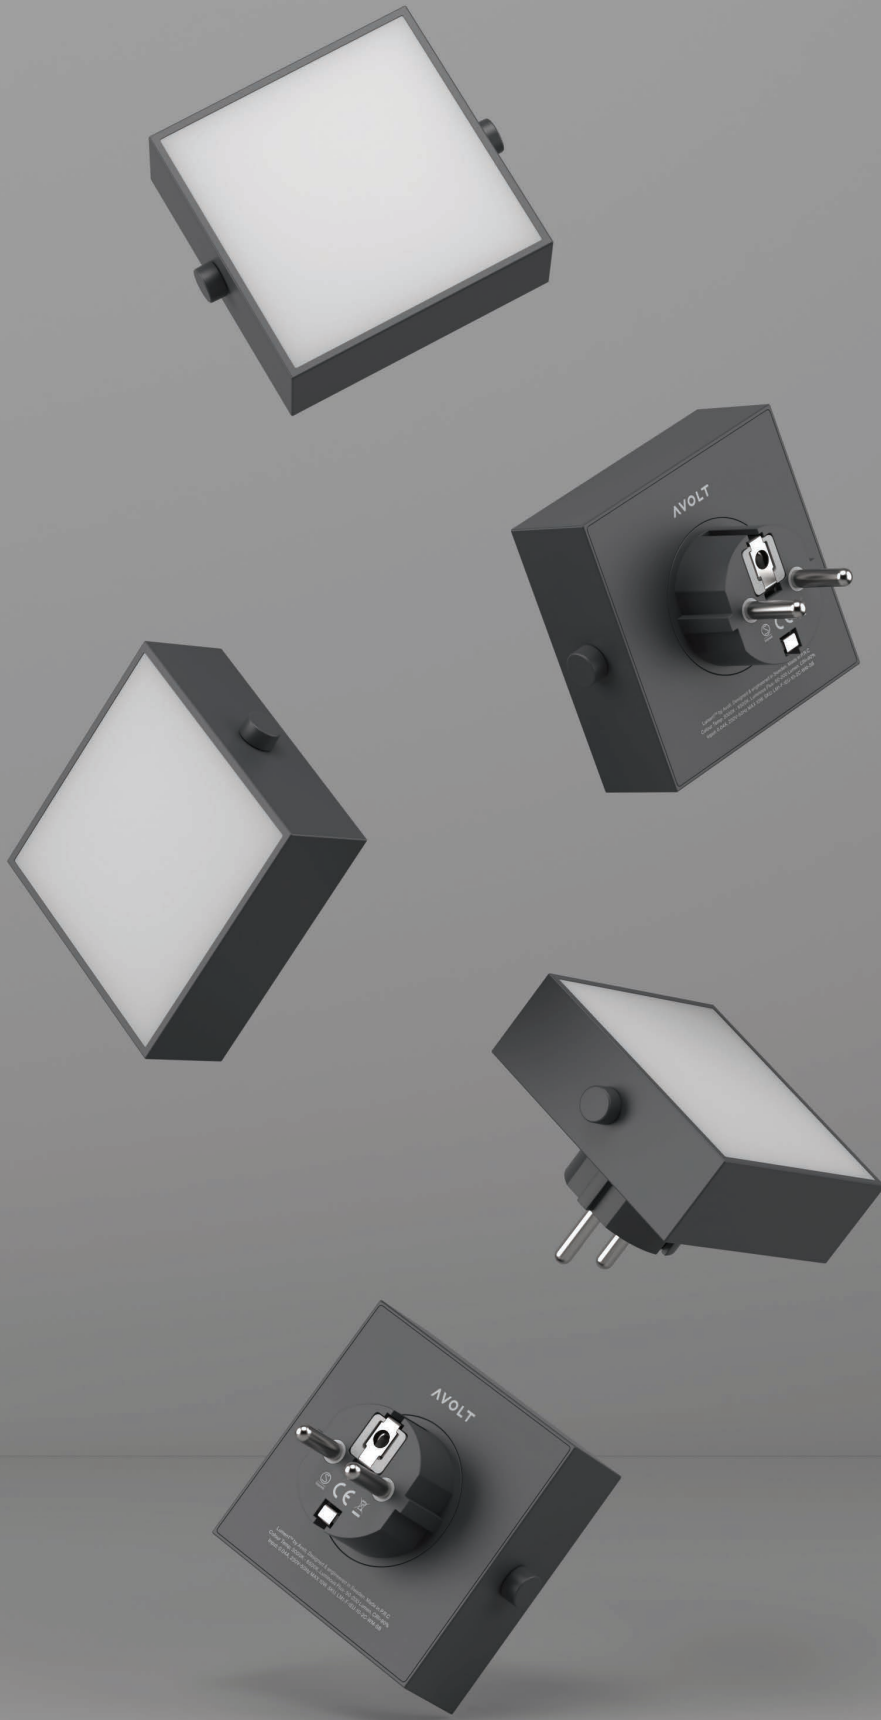

reddot award
winner

THE SQUARE.

The mother of all shapes.
All sides equal. All right angles.
Making all opposite sides
parallel, as a mere consequence
of it's geometrical perfection.

Steady. Solid. Functional.
Trustworthy. Something to build
great things with.

SQ-2.

A complimentary product to it's bigger brother. Perfect for smaller spaces like kitchens, home offices or where you need extra sockets and power outlets.

Equipped with x 2 USB C - 30 W ports to power up Macbooks/PC, Tablets/iPads and mobile phones.

Available in March 2023.

LMP-1.

Plug and play is the concept with LMP-1.

AVOLT's latest product in development. A cool and minimalistic add-on to the SQ-1 and SQ-2. Also works as a standalone product for ambient lighting.

IN DEVELOPMENT.

CB-1.

Our color coordinated USB-A to Lightning cables are the perfect add-on for your Square 1 (USB & Magnet version) to charge your iPhone, iPad, or AirPods rapidly with style.

USB-C version will be available together with SQ2.