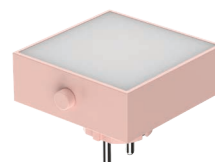

LMP-1 COLLECTION.

Stockholm Black

Gotland Gray

Old Pink

Oak Green

Ocean Blue

Ice Yellow

Rusty Red