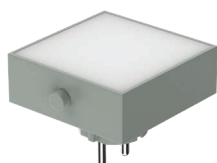

LMP-1 COLLECTION.

Stockholm Black

Gotland Gray

Old Pink

Oak Green

Ocean Blue

Ice Yellow

Rusty Red