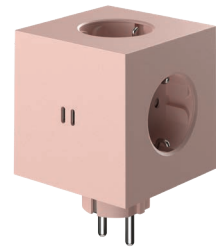

SQ-2 COLLECTION.

Old Pink