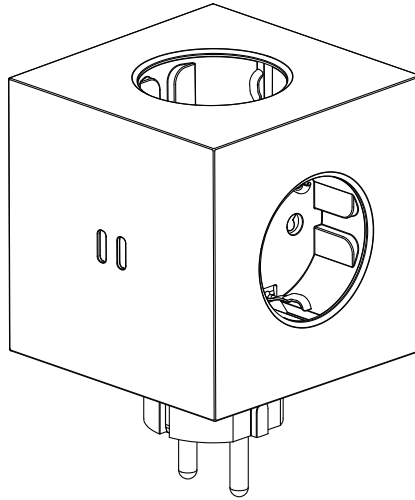

Brushed Aluminium

Brushed Brass

SPECIFICATIONS.

Product Name:	Square 1 USB A Magnet
Materials:	PC- ABS, PVC, Zinc-Aluminium Alloy
Cable Length/Plug:	1.8m (Rubber finish) / F-Type Schuko
Dimensions:	7,6 x 7,6 x 7,6 cm
Socket:	3x Type F - 16A, 100-240VAC - 50/60Hz, Max 3680W
USB:	2x USB Type A, Total shared output - 5VDC, Max 3.1A
Product Weight:	400 grams for Colour version, 770 grams for Metal version
Features:	Magnetic Base, Safety Shutter.
Colour Options:	Stockholm Black, Gotland Gray, Old Pink, Rusty Red, Ocean Blue, Oak Green, Ice Yellow, Aluminium and Brass.
Certifications:	CE, S-Mark, ROHS2, GS.

SPECIFICATIONS.

Product Name:	Square 2 USB C
Materials:	PC- ABS, PVC
Plug:	F-Type Schuko
Dimensions:	7,6 x 7,6 x 11 cm
Socket:	3x Type F - 16A, 100-240VAC - 50/60Hz, Max 3680W
USB:	2x USB Type C, Total shared Power - 30W
Product Weight:	350 grams for Colour version
Features:	-
Colour Options:	Stockholm Black, Gotland Gray, Old Pink, Rusty Red, Ocean Blue, Oak Green, Ice Yellow
Certifications:	CE, ROHS2

SPECIFICATIONS.

Product Name:	Lamp 1
Materials:	PC- ABS, PVC
Plug:	F-Type Schuko
Dimensions:	7,6 x 7,6 x 5,5cm
Power Rating	100-240VAC - 50/60Hz, Max 10W
Product Weight:	350 grams
Features:	Adjustable Colour temperature and Intensity.
Colour Options:	Stockholm Black, Gotland Gray, Old Pink, Rusty Red, Ocean Blue, Oak Green, Ice Yellow
Certifications:	CE, ROHS2