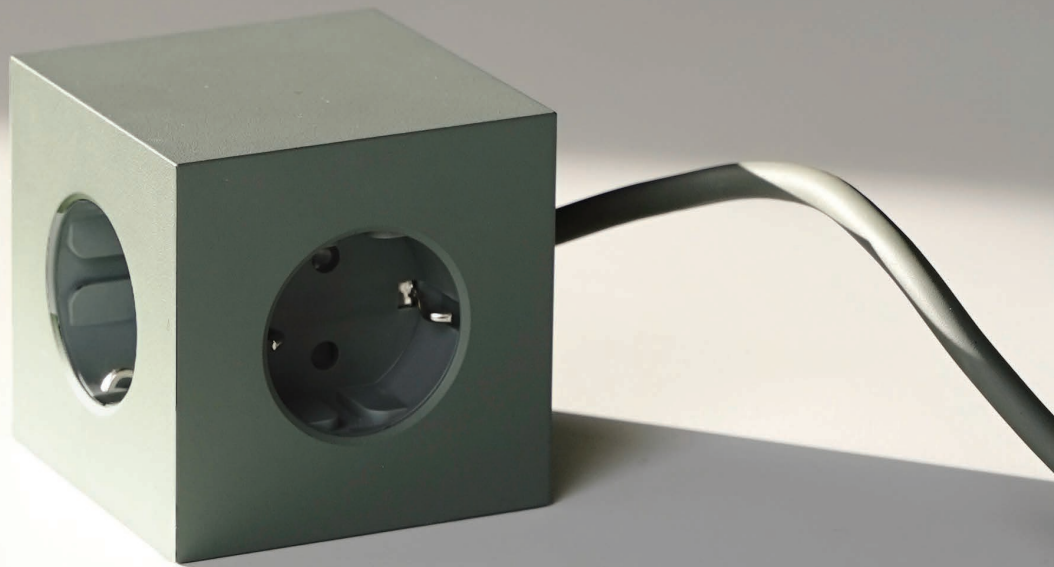

SQ-1.

The one and only Square 1.

Available in 7 different colors and in Brass and Aluminium finish.

SQ-1 will be released with dual USB C - 20 W ports in early 2023.

OUR PRODUCTS.

“The uncompromisingly minimalist use of forms and sustainability focused production make the design of the Square 1 stand out.”

reddot award
winner

THE SQUARE.

The mother of all shapes.
All sides equal. All right angles.
Making all opposite sides
parallel, as a mere consequence
of it's geometrical perfection.

Steady. Solid. Functional.
Trustworthy. Something to build
great things with.

SQ-2.

A complimentary product to it's bigger brother. Perfect for smaller spaces like kitchens, home offices or where you need extra sockets and power outlets.

Equipped with x 2 USB C - 30 W ports to power up Macbooks/PC, Tablets/iPads and mobile phones.

SPECIFICATIONS.

Product Name:	Lamp 1
Materials:	PC- ABS, PVC
Plug:	F-Type Schuko
Dimensions:	7,6 x 7,6 x 5,5cm
Power Rating	100-240VAC - 50/60Hz, Max 10W
Product Weight:	350 grams
Features:	Adjustable Colour temperature and Intensity.
Colour Options:	Stockholm Black, Gotland Gray, Old Pink, Rusty Red, Ocean Blue, Oak Green, Ice Yellow
Certifications:	CE, ROHS2