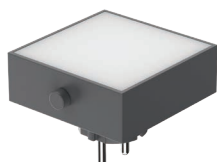

LMP-1 COLLECTION.

Stockholm Black