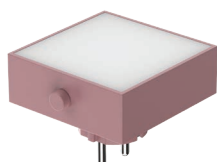

LMP-1 COLLECTION.

Stockholm Black

Gotland Gray

Old Pink

Oak Green

Ocean Blue

Ice Yellow

Rusty Red