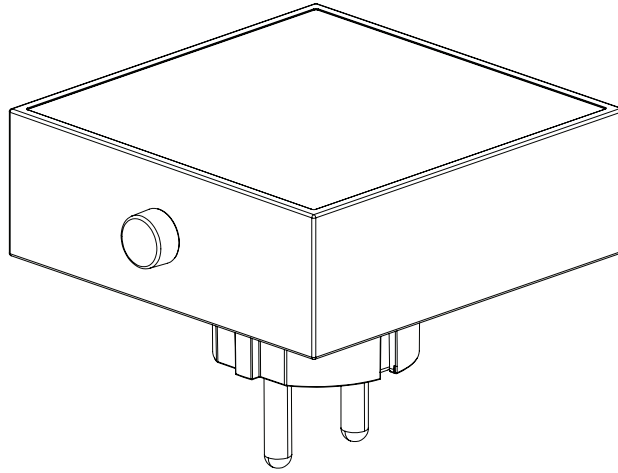

SPECIFICATIONS.

Product Name:	Square 2 USB C
Materials:	PC- ABS, PVC
Plug:	F-Type Schuko
Dimensions:	7,6 x 7,6 x 11 cm
Socket:	3x Type F - 16A, 100-240VAC - 50/60Hz, Max 3680W
USB:	2x USB Type C, Total shared Power - 30W
Product Weight:	350 grams for Colour version
Features:	-
Colour Options:	Stockholm Black, Gotland Gray, Old Pink, Rusty Red, Ocean Blue, Oak Green, Ice Yellow
Certifications:	CE, ROHS2

SPECIFICATIONS.

Product Name:	Lamp 1
Materials:	PC- ABS, PVC
Plug:	F-Type Schuko
Dimensions:	7,6 x 7,6 x 5,5cm
Power Rating	100-240VAC - 50/60Hz, Max 10W
Product Weight:	350 grams
Features:	Adjustable Colour temperature and Intensity.
Colour Options:	Stockholm Black, Gotland Gray, Old Pink, Rusty Red, Ocean Blue, Oak Green, Ice Yellow
Certifications:	CE, ROHS2