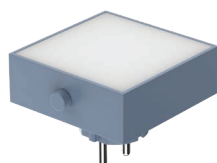

LMP-1 COLLECTION.

Stockholm Black

Gotland Gray

Old Pink

Oak Green

Ocean Blue

Ice Yellow

Rusty Red